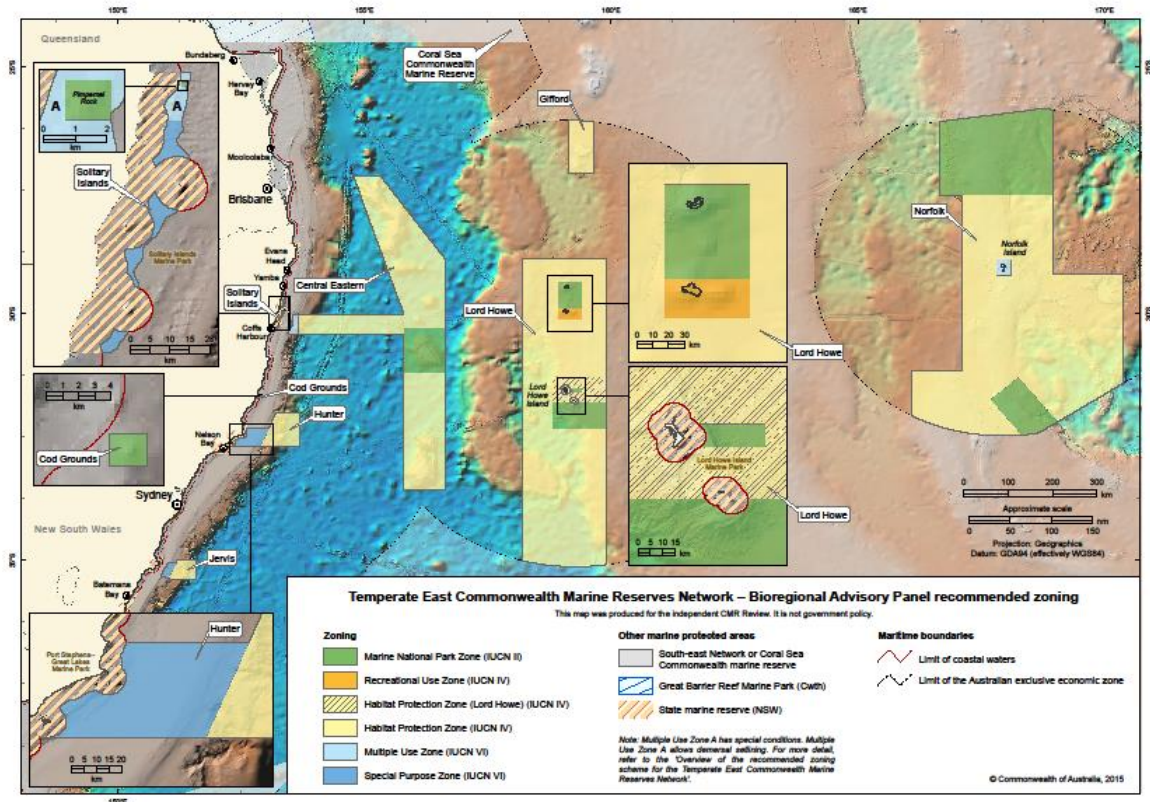

1. The Government commissioned Review's 2015 recommended zoning for the Temperate East region:-

For individual park maps: <https://parksaustralia.gov.au/marine/management/background/review-reports/#maps-and-data> (scroll down to 'Temperate East').

S

To see the table of activities allowed in each zone – http://www.environment.gov.au/system/files/pages/23061bf8-df19-4b74-b867-5a57ccbc5c8b/files/cmrrreviewbioregionaladvisorypanelreportfinalchapter44_1.pdf (p153)

2. The Turnbull Government's draft proposals for rezoning the Temperate East marine parks, Aug 2017

For individual park maps - <https://parksaustralia.gov.au/marine/parks/temperate-east/>

To see the table of activities allowed in each zone –