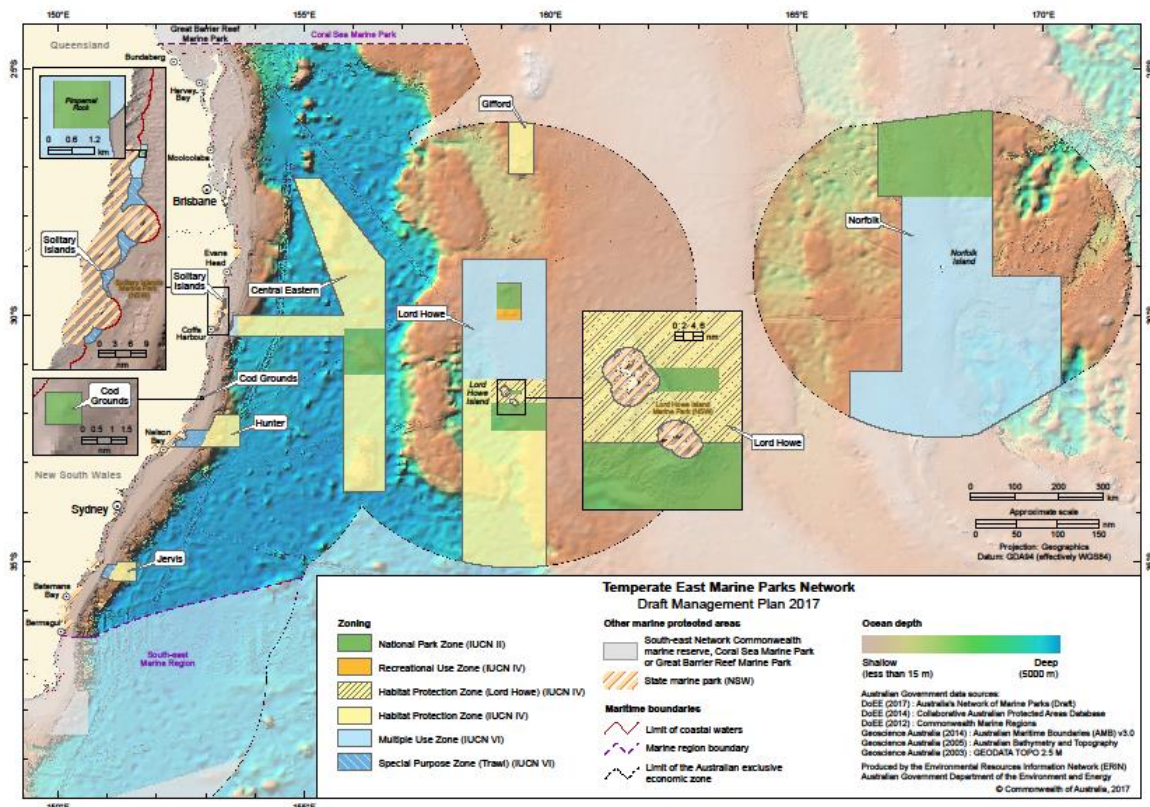

1. The Government commissioned Review's 2015 recommended zoning for the Temperate East region:-

For individual park maps: <https://parksaustralia.gov.au/marine/management/background/review-reports/#maps-and-data> (scroll down to 'Temperate East').

S

To see the table of activities allowed in each zone – http://www.environment.gov.au/system/files/pages/23061bf8-df19-4b74-b867-5a57ccbc5c8b/files/cmrrreviewbioregionaladvisorypanelreportfinalchapter44_1.pdf (p153)

2. The Turnbull Government's draft proposals for rezoning the Temperate East marine parks, Aug 2017

For individual park maps - <https://parksaustralia.gov.au/marine/parks/temperate-east/>

To see the table of activities allowed in each zone –