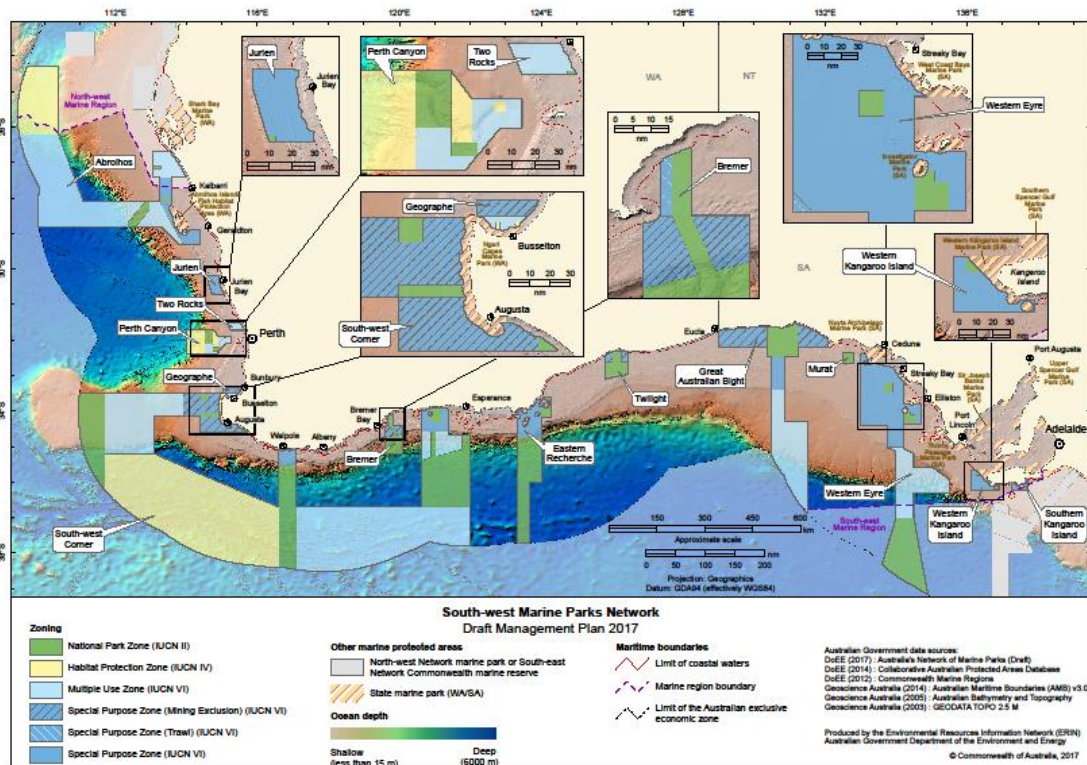

The original marine parks in the South-west marine region, declared in 2012:

For individual park maps: <http://www.environment.gov.au/topics/marine/marine-reserves/south-west/resources>

To see the table of activities allowed in each zone –

<http://www.environment.gov.au/topics/marine/marine-reserves/south-west/zoning-and-activities>

The Turnbull Government's draft proposals for rezoning the SW marine parks, released Aug 2017:-

For individual park maps: <https://parksaustralia.gov.au/marine/parks/south-west/maps/>