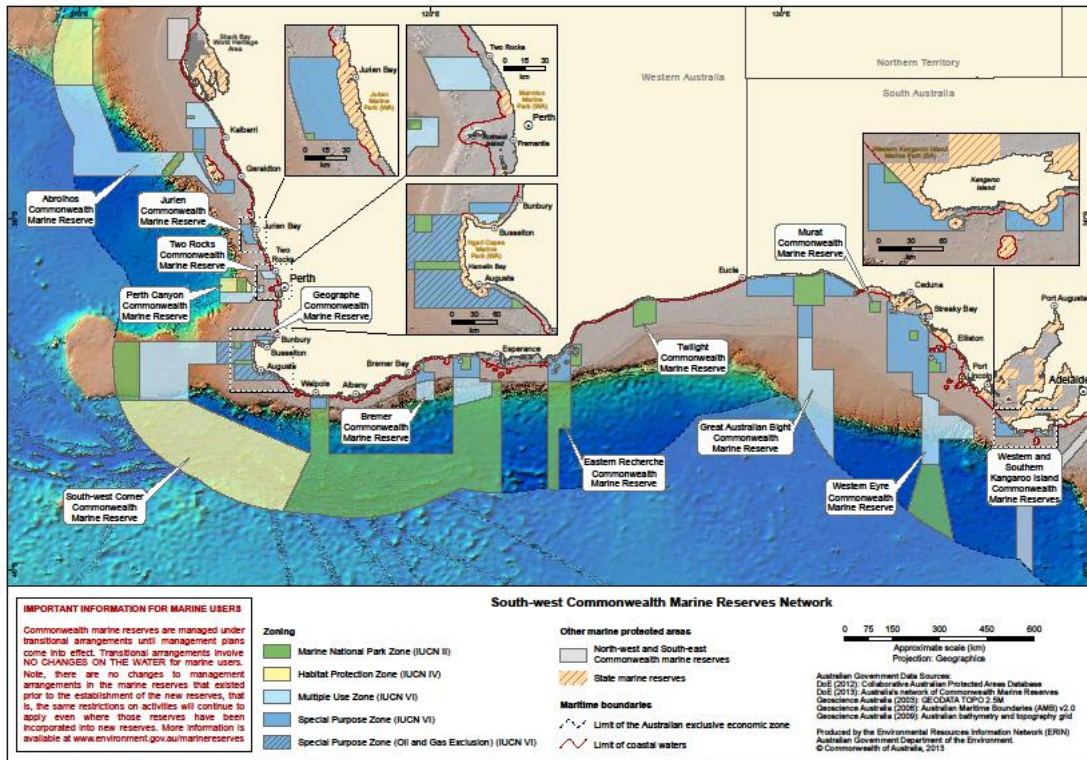

The original marine parks in the South-west marine region, declared in 2012:

For individual park maps: <http://www.environment.gov.au/topics/marine/marine-reserves/south-west/resources>

To see the table of activities allowed in each zone –

<http://www.environment.gov.au/topics/marine/marine-reserves/south-west/zoning-and-activities>

The Turnbull Government's draft proposals for rezoning the SW marine parks, released Aug 2017:-

For individual park maps: <https://parksaustralia.gov.au/marine/parks/south-west/maps/>